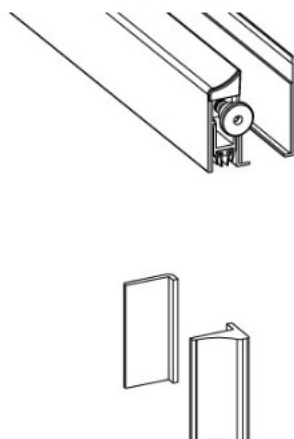

## Description:

Drop Down Alu Profile, "B" ,F/Glass Doors, 830mm, W/Adhesive Tape, 40mm Profile Height, 14mm Drop Function, Can be shorten, 150mm on the opposite Side to the Plunger, Tested to 200.000, closing Cycles, Anodized Finish, Balloon Silicon Seal (B)

## Item number:

15.22.649-0

Units	Box	Carton	HS Code	Barcode
Set	1	20	8302415000	 5704866460149

PLUNGER TYPE

SEALS

B