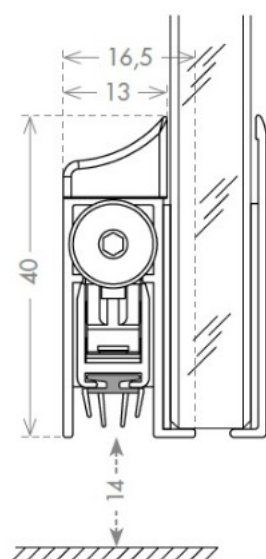

## Description:

Drop Down Alu Profile, "B" ,F/Glass Doors, 830mm, W/Adhesive Tape, 40mm Profile Height, 14mm Drop Function, Can be shorten, 150mm on the opposite Side to the Plunger, Tested to 200.000, closing Cycles, Anodized Finish, Balloon Silicon Seal (B)

## Item number:

15.22.649-0

Units	Box	Carton	HS Code	Barcode
Set	1	20	8302415000	 5704866460149

PLUNGER TYPE

SEALS

B